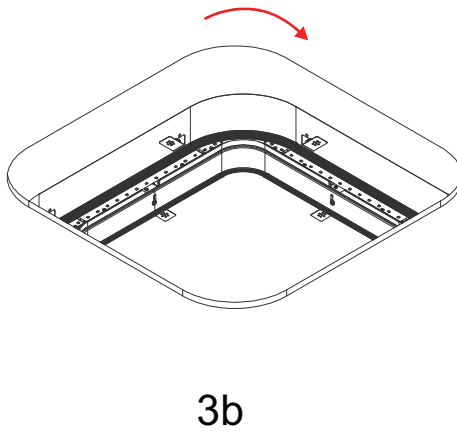

ORBIT TRIMLESS Installation Manual

1 Plasterboard from 12.5~25mm

ORBIT	Outside Cutting Hole	Inside Cutting Hole
590x590mm	X,Y:595mm	X,Y:405mm
860x860mm	X,Y:865mm	X,Y:675mm
1130x1130mm	X,Y:1135mm	X,Y:945mm
1400x1400mm	X,Y:1405mm	X,Y:1215mm

2

3

4