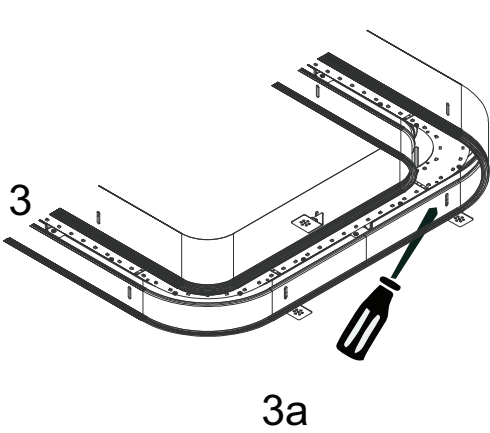

# ORBIT TRIMLESS Installation Manual

1 Plasterboard from 12.5~25mm

ORBIT	Outside Cutting Hole	Inside Cutting Hole
590x590mm	X,Y:595mm	X,Y:405mm
860x860mm	X,Y:865mm	X,Y:675mm
1130x1130mm	X,Y:1135mm	X,Y:945mm
1400x1400mm	X,Y:1405mm	X,Y:1215mm

2

3

4