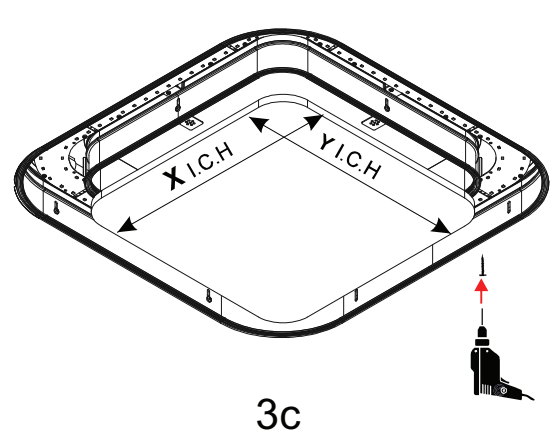

# ORBIT TRIMLESS Installation Manual

1 Plasterboard from 12.5~25mm

ORBIT	Outside Cutting Hole	Inside Cutting Hole
590x590mm	X,Y:595mm	X,Y:405mm
860x860mm	X,Y:865mm	X,Y:675mm
1130x1130mm	X,Y:1135mm	X,Y:945mm
1400x1400mm	X,Y:1405mm	X,Y:1215mm

2

3

4