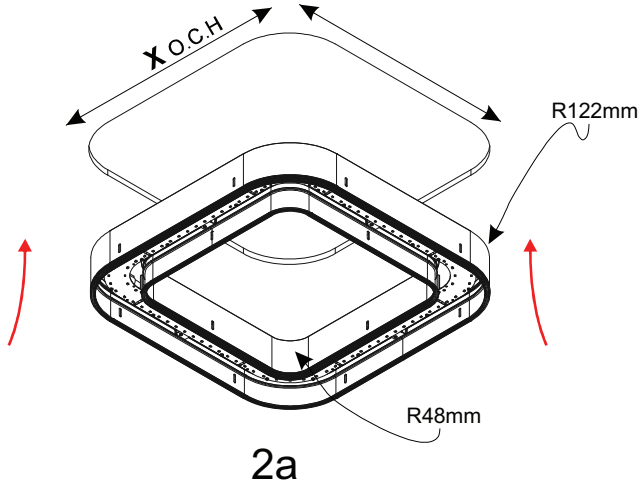

# ORBIT TRIMLESS Installation Manual

1 Plasterboard from 12.5~25mm

ORBIT	Outside Cutting Hole	Inside Cutting Hole
590x590mm	X,Y:595mm	X,Y:405mm
860x860mm	X,Y:865mm	X,Y:675mm
1130x1130mm	X,Y:1135mm	X,Y:945mm
1400x1400mm	X,Y:1405mm	X,Y:1215mm

2

3

4