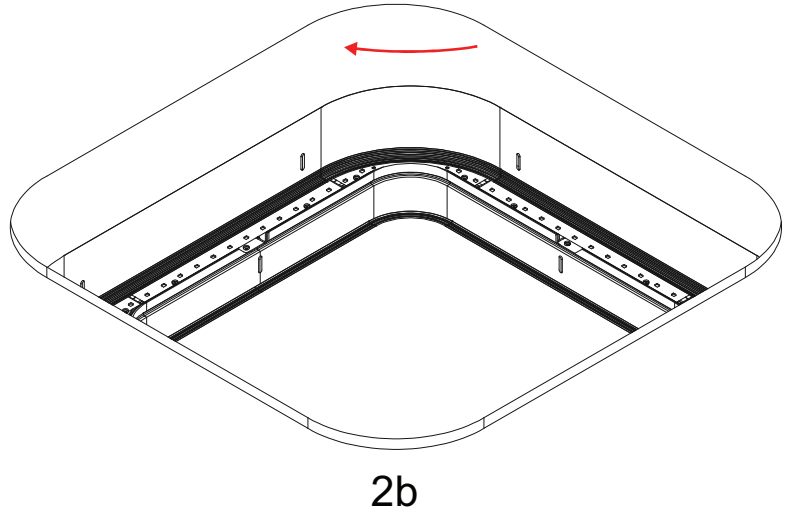

# ORBIT TRIMLESS Installation Manual

1 Plasterboard from 12.5~25mm

ORBIT	Outside Cutting Hole	Inside Cutting Hole
590x590mm	X,Y:595mm	X,Y:405mm
860x860mm	X,Y:865mm	X,Y:675mm
1130x1130mm	X,Y:1135mm	X,Y:945mm
1400x1400mm	X,Y:1405mm	X,Y:1215mm

2

3

4